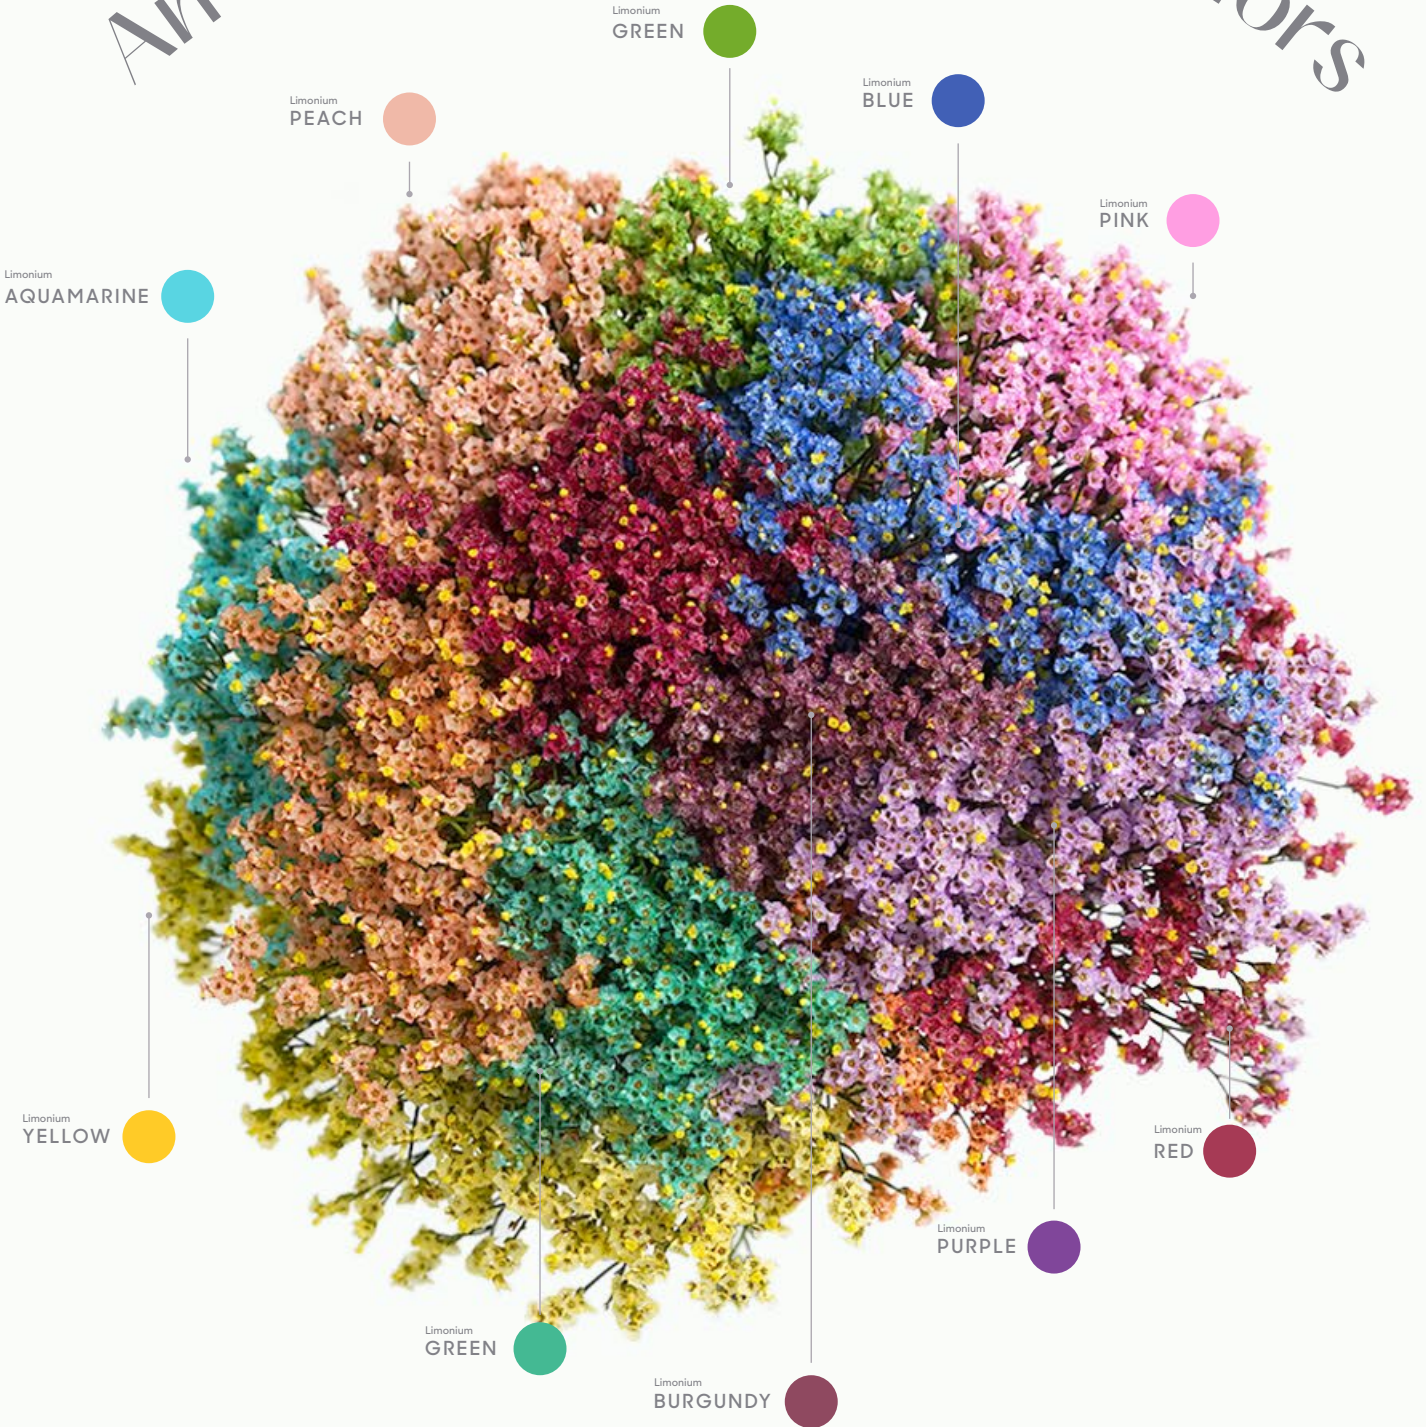

Ask for our special tinted products catalogue.

20
21 Collection

Rainbow

Limonium

Colorful ————— Exotic

All of our products use vegetable colors that are not harmful for the flower and the environment. The water used is recycled to further use in gardens.

An Explosion Of Bright Colors

*Available all year.

www.florsani.com

TINTED

Bouquets

Custom made, gorgeous arrangements

CATALOGUE

20
21 Collection

Custom Bouquets

CATALOGUE

NEW COLLECTION

BOUQUETS

Florsani[®]
FLORÍCOLA SAN ISIDRO LABRADOR

20
21
Collection

Follow us @ [florsani_floricola](https://www.instagram.com/florsani_floricola)