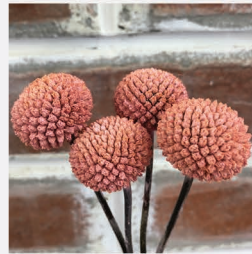

# Craspedias TINTED

Lime Green

Apple Green

Green

Black

Eggnog Paintball

Honey Yellow Paintball

Light Pink Paintball