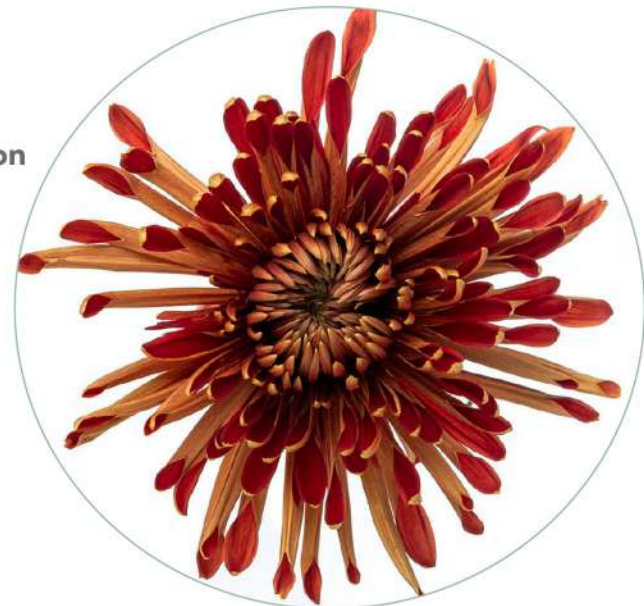

 Vase Life: 15 - 18 days

 Availability: Year Round

GRADING & PACKING

LENGTH	STEMS PER BUNCH	DIAMETER HEAD SIZE
70cm	10 stems	13 cm

BUNCHES PER BOX

EB	QB	HB1	HB2	HB JUMBO
3	10	12	16	24

Cocoa Anastasia

One of the favorites for Fall Season, this amazing dark bronze Spider Disbud is ideal for Autumn.

 Vase Life: 15 - 18 days

 Availability: **Fall Season**

GRADING & PACKING

LENGTH	STEMS PER BUNCH	DIAMETER HEAD SIZE
70cm	10 stems	13 cm

BUNCHES PER BOX

EB	QB	HB1	HB2	HB JUMBO
3	10	12	16	24

Stay tuned for
FALL SPECIALS