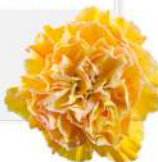

**ALEJANDRINA**

**STUNNER**

**AFRICAN SUNSET**

**AURORA**

**CHEERS**

ADD COLOR TO THE MOST **EXCLUSIVE CARNATIONS**

STEMS PER BOX

QB	HB	HB JUMBO
300	500	800

▶ Dyed Minamis must be pre-ordered three days in advance

▶ Fancy: 50 - 54cm

▶ Select: 55 - 60cm