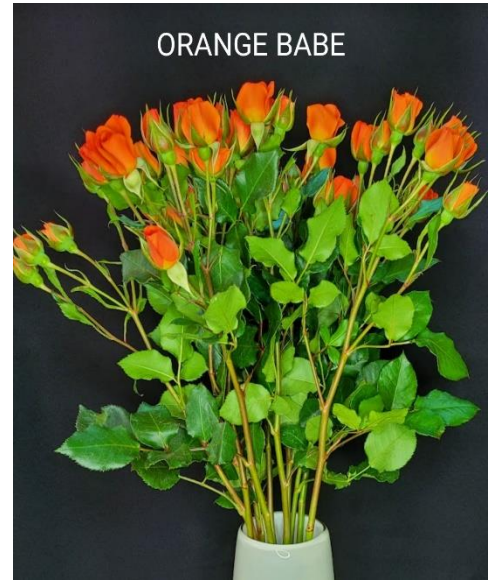

ALEJANDRO FLOWERS FARMS

PHOTOGRAPHIC PRESENTATION OF THE BOUQUETS.

-ROSES SPRAY

-VARIETIES AVAILABLE

BLUE MOON

ILSE

RY FOLLIES

E MAJOLICA

THE EARTH

YELLOW BABE

Lovely

ORANGE BABE

Red Mikado

SUPER NOVA

MAMBO

K MAJOLICA